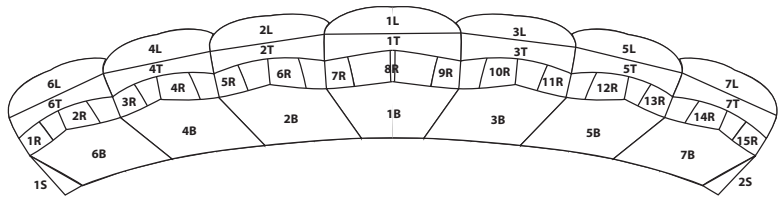

Dealer Name	Quantity	PO#
--------------------	-----------------	------------

OFFICE
USE
ONLY

SERIAL #

Name		
Shipping Address		
City	State	Zip/ City Code
Country		

- | | |
|---|---|
| <input type="checkbox"/> PD HORIZON 120 | <input type="checkbox"/> PD HORIZON 170 |
| <input type="checkbox"/> PD HORIZON 135 | <input type="checkbox"/> PD HORIZON 190 |
| <input type="checkbox"/> PD HORIZON 150 | |

(Bolded selections are the most preferred and will be default choice if nothing is selected)

***AVAILABLE LEADING EDGE AND 1T COLORS** (Color shades may vary by dye lot)
YEL (yellow), **GOL** (gold), **KGR** (kelly green), **WHT** (white), **LBL** (light blue), **RBL** (royal blue), **NBL** (navy blue), **RED** (red), **SIL** (silver), **BLK** (black), **BBY** (blackberry), **MAG** (magenta), **NEP** (neon pink), **TGR** (tangerine), **WAT** (watermelon), **LEM** (lemon), **LGR** (lime green), **JAD** (jade), **TUR** (turquoise)

SUSPENSION LINE

CONNECTOR LINKS

- 700 HMA**
- 500 HMA
- 750 Vectran
- 500 Vectran

- Slinks Without SRC's (SLink Riser Covers)**
- SLinks with SRC's

SLIDER COLOR

MAKE ENTIRE CANOPY SOLID

Color BLACK WHITE

Color BLACK WHITE

RIBS BLK AND WHT Match Ribs To Top Panels?

1R	2R	3R	4R	5R	6R	7R	8R	9R	10R	11R	12R	13R	14R	15R

Match Bottom To Top Panels?

BOTTOM PANELS	6B	4B	2B	1B	3B	5B	7B
BLK and WHT							

Stabilizer

Stabilizer