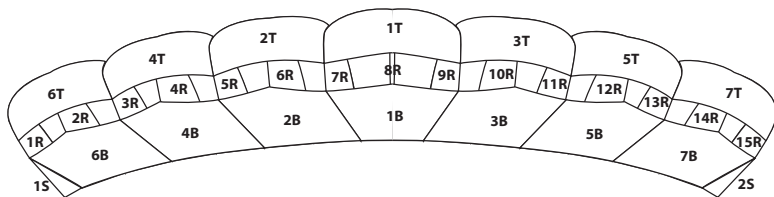

Dealer Name	Quantity	PO#

OFFICE
USE
ONLY

☐ PD RESERVE 99	☐ PD RESERVE 176
☐ PD RESERVE 106	☐ PD RESERVE 193
☐ PD RESERVE 113	☐ PD RESERVE 218
☐ PD RESERVE 126	☐ PD RESERVE 235
☐ PD RESERVE 143	☐ PD RESERVE 253
☐ PD RESERVE 160	☐ PD RESERVE 281

(Bolded selections are the most preferred and will be default choice if nothing is selected)

SUSPENSION LINE

- ☐ **725 Microline**
- ☐ 525 Dacron

CONNECTOR LINKS

- ☐ **SLinks (Reusable Soft Links)**
- ☐ #4 Stainless Steel Links
- ☐ #5 Stainless Steel Links

MAKE ENTIRE CANOPY SOLID

COLOR

SLIDER COLOR

COLOR

Customer Name		
Shipping Address		
City	State	Zip/ City Code
Country		

AVAILABLE COLORS (Color shades may vary by dye lot)

YEL (yellow), **WHT** (white), **LBL** (light blue),

TOP PANELS

6T	4T	2T	1T	3T	5T	7T

RIBS ☐ Match Ribs To Cells?

1R	2R	3R	4R	5R	6R	7R	8R	9R	10R	11R	12R	13R	14R	15R

BOTTOM PANELS ☐ Match Bottom To Top Panels?

6B	4B	2B	1B	3B	5B	7B

Stabilizer

1S

Stabilizer

2S

SKYDIVING CANOPIES BY PERFORMANCE DESIGNS, INC.

1300 E. Int'l Speedway Blvd. • DeLand, FL 32724 USA • T. (386) 738-2224 • F. (386) 734-8297

www.performancedesigns.com