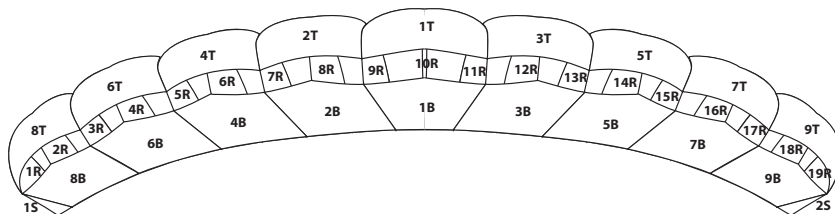

Name	Quantity	PO#
-------------	-----------------	------------

OFFICE
USE
ONLY

SERIAL #

- | | |
|------------------------------------|------------------------------------|
| <input type="checkbox"/> PULSE 107 | <input type="checkbox"/> PULSE 170 |
| <input type="checkbox"/> PULSE 120 | <input type="checkbox"/> PULSE 190 |
| <input type="checkbox"/> PULSE 135 | <input type="checkbox"/> PULSE 210 |
| <input type="checkbox"/> PULSE 150 | <input type="checkbox"/> PULSE 230 |
| | <input type="checkbox"/> PULSE 260 |

Name		
Shipping Address		
City	State	Zip/ City Code
Country		

(Bolded selections are the most preferred and will be default choice if nothing is selected)

SUSPENSION LINE

750 Vectran

CONNECTOR LINKS

- Slinks Without SRC's (SLink Riser Covers)**
- SLinks with SRC's
- #3.5 Stainless Steel (Mini-Links)

Top Panels

Note 2R through 18R and 1B through 9B are only available in white

8T	6T	4T	2T	1T	3T	5T	7T	9T

Ribs Note Please choose a color for 1R and 19R

1S	1R	2R	3R	4R	5R	6R	7R	8R	9R	10R	11R	12R	13R	14R	15R	16R	17R	18R	19R	2S
		WHT	WHT	WHT	WHT	WHT	WHT	WHT	WHT	WHT	WHT	WHT	WHT	WHT	WHT	WHT	WHT	WHT		