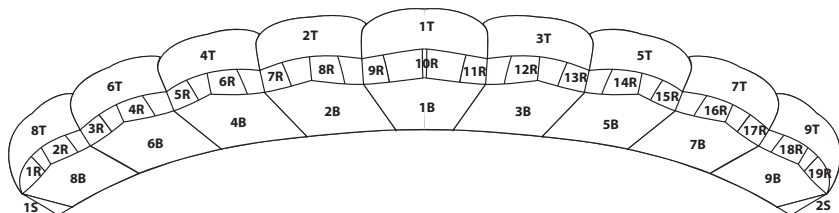

Name	Quantity	PO#
-------------	-----------------	------------

OFFICE
USE
ONLY

SERIAL #

- | | |
|--|--|
| <input type="checkbox"/> PD SABRE2 97 | <input type="checkbox"/> PD SABRE2 170 |
| <input type="checkbox"/> PD SABRE2 107 | <input type="checkbox"/> PD SABRE2 190 |
| <input type="checkbox"/> PD SABRE2 120 | <input type="checkbox"/> PD SABRE2 210 |
| <input type="checkbox"/> PD SABRE2 135 | <input type="checkbox"/> PD SABRE2 230 |
| <input type="checkbox"/> PD SABRE2 150 | <input type="checkbox"/> PD SABRE2 260 |

Name		
Shipping Address		
City	State	Zip/ City Code
Country		

(Bolded selections are the most preferred and will be default choice if nothing is selected)

SUSPENSION LINE

- HMA**
- Vectran
- Microline
- Dacron

CONNECTOR LINKS

- Slinks Without SRC's (SLink Riser Covers)**
- SLinks with SRC's
- #3.5 Stainless Steel (*Mini-Links)
- #5 Stainless Steel

*Mini-Links are not available on Dacron lined canopies.

AVAILABLE COLORS (Color shades may vary by dye lot)